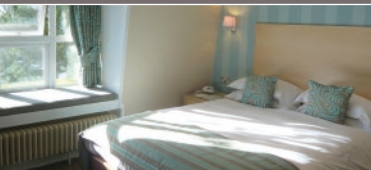

Welcome

A unique business which has passed from father to son for eight generations from 1769. Now with two wonderful hotels in North London and Hertfordshire. We would be delighted to show you around either of our hotels, which are so different, but both have the same high standards of service, cuisine and attention to detail.

"A beautiful country house in 35 acres of wonderful grounds"