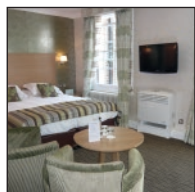

59 luxurious bedrooms
Award-winning Mary Beale Restaurant and Terrace Bar
Conferences, weddings, private functions and marquees
Special events programme
Classical concert evenings
The Edward Beale collection of Old Masters
35 acres of grounds, the Beale Arboretum
Joint highest rated 4 star hotel in Hertfordshire
Morning coffees and afternoon teas

T: 020 8216 3900

A Beales Hotel since 1964 - entirely rebuilt in 2004

AA 4 Star 1 Rosette

53 stunning bedrooms
Award-winning Outsideln Restaurant
Trendy Talkbar
Conferences, weddings & private functions
Special events programme
Over 100 contemporary artworks
Hatfield House, The Galleria and Knebworth nearby
Joint highest rated 4 star hotel in Hertfordshire
The place that they are all talking about