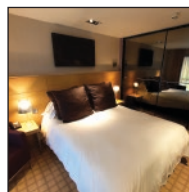

59 luxurious bedrooms
Award-winning Mary Beale Restaurant and Terrace Bar
Conferences, weddings, private functions and marquees
Special events programme
Classical concert evenings
The Edward Beale collection of Old Masters
35 acres of grounds, the Beale Arboretum
Joint highest rated 4 star hotel in Hertfordshire
Morning coffees and afternoon teas

T: 020 8216 3900

A Beales Hotel since 1964 - entirely rebuilt in 2004

AA 4 Star 1 Rosette

53 stunning bedrooms
Award-winning Outsideln Restaurant
Trendy Talkbar
Conferences, weddings & private functions
Special events programme
Over 100 contemporary artworks
Hatfield House, The Galleria and Knebworth nearby
Joint highest rated 4 star hotel in Hertfordshire
The place that they are all talking about